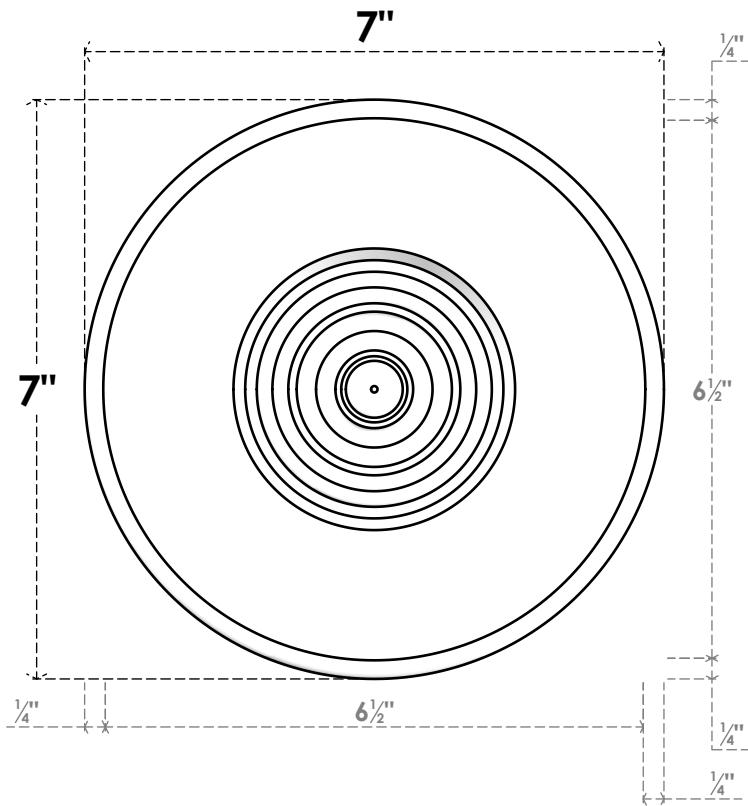

ROSP070X070X100GRY04

7"W X 7"H X 1"P STANDARD GRAYSON BULLSEYE ROSETTE WITH ROUNDED EDGE, ARCHITECTURAL GRADE PVC

FRONT

SIDE

EKENA MILLWORK
2300 WEST MAIN ST.
CLARKSVILLE, TX 75426
TOLL FREE: 866-607-0453
WWW.EKENAMILLWORK.COM