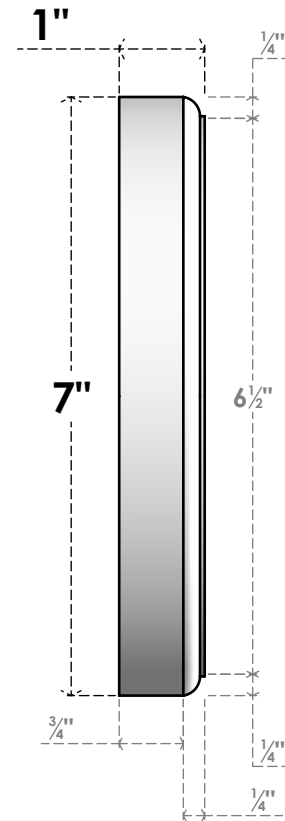

ROSP070X070X100GRY04

7"W X 7"H X 1"P STANDARD GRAYSON BULLSEYE ROSETTE WITH ROUNDED EDGE, ARCHITECTURAL GRADE PVC

FRONT

SIDE

EKENA MILLWORK
2300 WEST MAIN ST.
CLARKSVILLE, TX 75426
TOLL FREE: 866-607-0453
WWW.EKENAMILLWORK.COM

NOTES

1. INSTALLATION TO BE COMPLETED IN ACCORDANCE WITH MANUFACTURER'S SPECIFICATIONS.
2. DRAWING MAY NOT BE TO SCALE
3. THIS DRAWING IS INTENDED FOR DESIGN AND PLANNING PURPOSES ONLY.
4. ALL INFORMATION CONTAINED HEREIN WAS CURRENT AT THE TIME OF DEVELOPMENT BUT MUST BE REVIEWED AND APPROVED BY THE PRODUCT MANUFACTURER TO BE CONSIDERED ACCURATE.
5. ARCHITECTURAL GRADE PVC PRODUCTS ARE MADE FROM EXPANDED CELLULAR PVC AND COME NATURALLY WHITE BUT MAY BE PAINTED